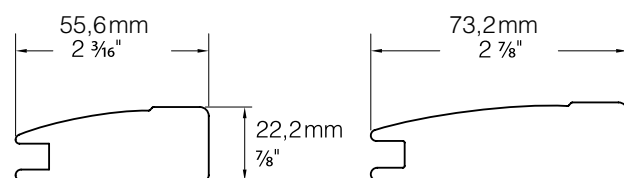

Eclipse

Door **Regular 7714** 55,6mm 2 3/16"
Color W289

Door **Regular 7717** 73,2mm 2 7/8"
Color W289

Doors & Drawer Fronts

Minimum Dimensions Doors & Drawer Fronts

Rail	Height / Width	
2 3/16"	133,35 mm x 133,35 mm	5 1/4" x 5 1/4"
2 7/8"	165,1mm x 165,1mm	6 1/2" x 6 1/2"

Boréal

New
color!

Door **Regular 7918** 60,3mm 2 3/8"
Color 23G

New
color!

Door **Regular 7913** 76,2mm 3"
Color 55N

Drawer **Regular 7911** 50,8mm 2"

Doors & Drawer Fronts

Minimum Dimensions Doors & Drawer Fronts

Rail	Height / Width	
2"	133,35 mm x 133,35 mm	5 1/4" x 5 1/4"
2 3/8"	146,05 mm x 146,05 mm	5 3/4" x 5 3/4"
3"	184,15 mm x 184,15 mm	7 1/4" x 7 1/4"

NEW MULLION DOORS

Eclipse

Color 8032

Color 8031

Door **Regular 7757** 73,2mm 2 7/8"
Color 8161