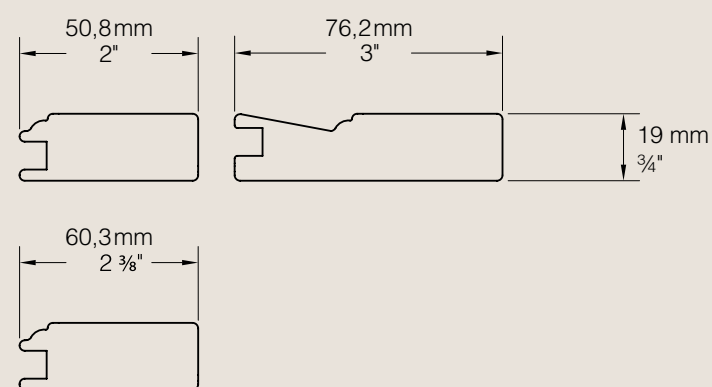

Eclipse

Door **Regular 7714** 55,6mm 2 3/16"
Color W289

Door **Regular 7717** 73,2mm 2 7/8"
Color W289

Doors & Drawer Fronts

Minimum Dimensions Doors & Drawer Fronts

Rail	Height / Width	
2 3/16"	133,35 mm x 133,35 mm	5 1/4" x 5 1/4"
2 7/8"	165,1mm x 165,1mm	6 1/2" x 6 1/2"

Boréal

New
color!

Door **Regular 7918** 60,3mm 2 3/8"
Color 23G

New
color!

Door **Regular 7913** 76,2mm 3"
Color 55N

Drawer **Regular 7911** 50,8mm 2"

Doors & Drawer Fronts

Minimum Dimensions Doors & Drawer Fronts

Rail	Height / Width	
2"	133,35 mm x 133,35 mm	5 1/4" x 5 1/4"
2 3/8"	146,05 mm x 146,05 mm	5 3/4" x 5 3/4"
3"	184,15 mm x 184,15 mm	7 1/4" x 7 1/4"

NEW MULLION DOORS

Eclipse

Color 8032

Color 8031

Door **Regular 7757** 73,2mm 2 7/8"
Color 8161

Door | **Regular 7697** 73,03mm 2 3/8"
Color W340

Door | **Regular 7998** 60,33mm 2 3/8"

Molding | **Contemporary 7445**
Color W295

COMPATIBLE COLOR OPTIONS

Color	Melamine	HPL
23G	23G	WW971N Pionite
55N	55N	WZ6001T Nevamar