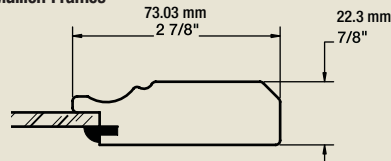

Mullion Frames

Minimum Dimensions Doors & Drawer Fronts

Rail	Height/Width
2 7/8"	165.1 mm x 165.1 mm 6 1/2" x 6 1/2"
2 1/4"	133.35 mm x 133.35 mm 5 1/4" x 5 1/4"