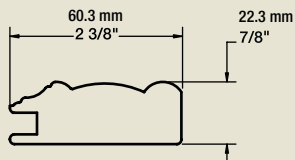

Doors & Drawer Fronts