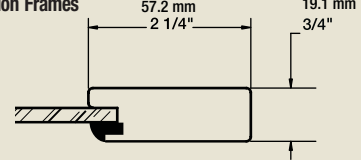

Mullion Frames

Minimum Dimensions Doors & Drawer Fronts

Rail	Height/Width
2 1/4"	133.35 mm x 133.35 mm 5 1/4" x 5 1/4"

Note:

Doors with grooved panels: Available with dark brown grooves only.
Drawer Fronts: Horizontal wood grain is also available. Also available with grooves.
Mullion Frames: Glass is not included.