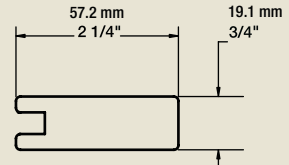

Doors & Drawer Fronts