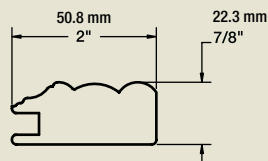

Doors & Drawer Fronts