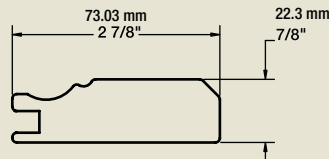

Doors & Drawer Fronts