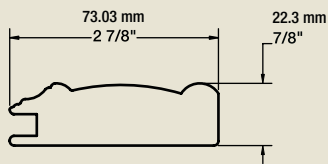

Doors & Drawer Fronts