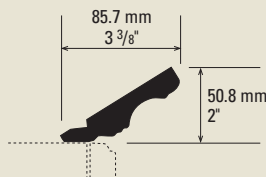

Colors

Compatible Color Options

Color	Melamine	HPL
Latte Maple	W168	HP168N
Cappuccino Maple	W169	HP169N
Espresso Maple	W247	HP247N
Corretto Cherry	W288	HP288N
Vienna Cherry	W289	HP289N
Evening shade	W295	HP295N
Sunset	W336	HP336N
Sunrise	W338	HP338N
Brown pear tree	W340	HP340N
Mocha Cherry	W341	HP341N
Antique White	S463	HP463N

Crown Mouldings

Model
7443

Reversible Valance

A

B

WARRANTY

1. General terms and conditions

EVOLUTION DOORS guarantees its products against any apparent or hidden defect that might affect their quality or cause premature deterioration. The following conditions apply:

2. Duration

Our guarantee is valid for a period of five (5) years following the date of purchase.

3. Exclusions

This guarantee does not apply:

- 3.1 when damages are caused by improper maintenance on behalf the buyer;
- 3.2 to any deterioration of the product resulting from normal wear;
- 3.3 to any indirect damage and inconvenience, or any incident relating to the costs of installation and transportation, or any costs relative to the application of this guarantee;
- 3.4 to any damage caused by water or liquid infiltration that could bring a bulge to the door.

TECHNICAL SPECIFICATIONS

1. Maximum height: 106.68 cm 42"
  Minimum height: 66.04 cm 26"
2. All doors less than 42" high and 26" wide are guaranteed against warping more than 1/8" / 36".
3. Any door greater than 36" high should be hung with minimum 3 hinges.