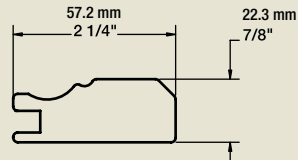

Doors & Drawer Fronts