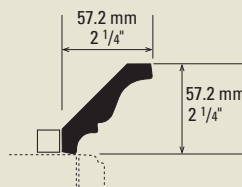

Colors

Compatible Color Options

Color	Melamine	HPL
Latte Maple	W168	HP168N
Cappuccino Maple	W169	HP169N
Espresso Maple	W247	HP247N
Corretto Cherry	W288	HP288N
Vienna Cherry	W289	HP289N
Evening shade	W295	HP295N
Sunset	W336	HP336N
Sunrise	W338	HP338N
Brown pear tree	W340	HP340N
Mocha Cherry	W341	HP341N
Antique White	S463	HP463N

Crown Mouldings

Model
7446

Reversible Valance

A

B

WARRANTY

1. General terms and conditions

EVOLUTION DOORS guarantees its products against any apparent or hidden defect that might affect their quality or cause premature deterioration. The following conditions apply:

2. Duration

Our guarantee is valid for a period of five (5) years following the date of purchase.

3. Exclusions

This guarantee does not apply:

- 3.1 when damages are caused by improper maintenance on behalf the buyer;
- 3.2 to any deterioration of the product resulting from normal wear;
- 3.3 to any indirect damage and inconvenience, or any incident relating to the costs of installation and transportation, or any costs relative to the application of this guarantee;
- 3.4 to any damage caused by water or liquid infiltration that could bring a bulge to the door.

TECHNICAL SPECIFICATIONS

1. Maximum height: 106.68 cm 42"
  Minimum height: 66.04 cm 26"
2. All doors less than 42" high and 26" wide are guaranteed against warping more than 1/8" / 36".
3. Any door greater than 36" high should be hung with minimum 3 hinges.