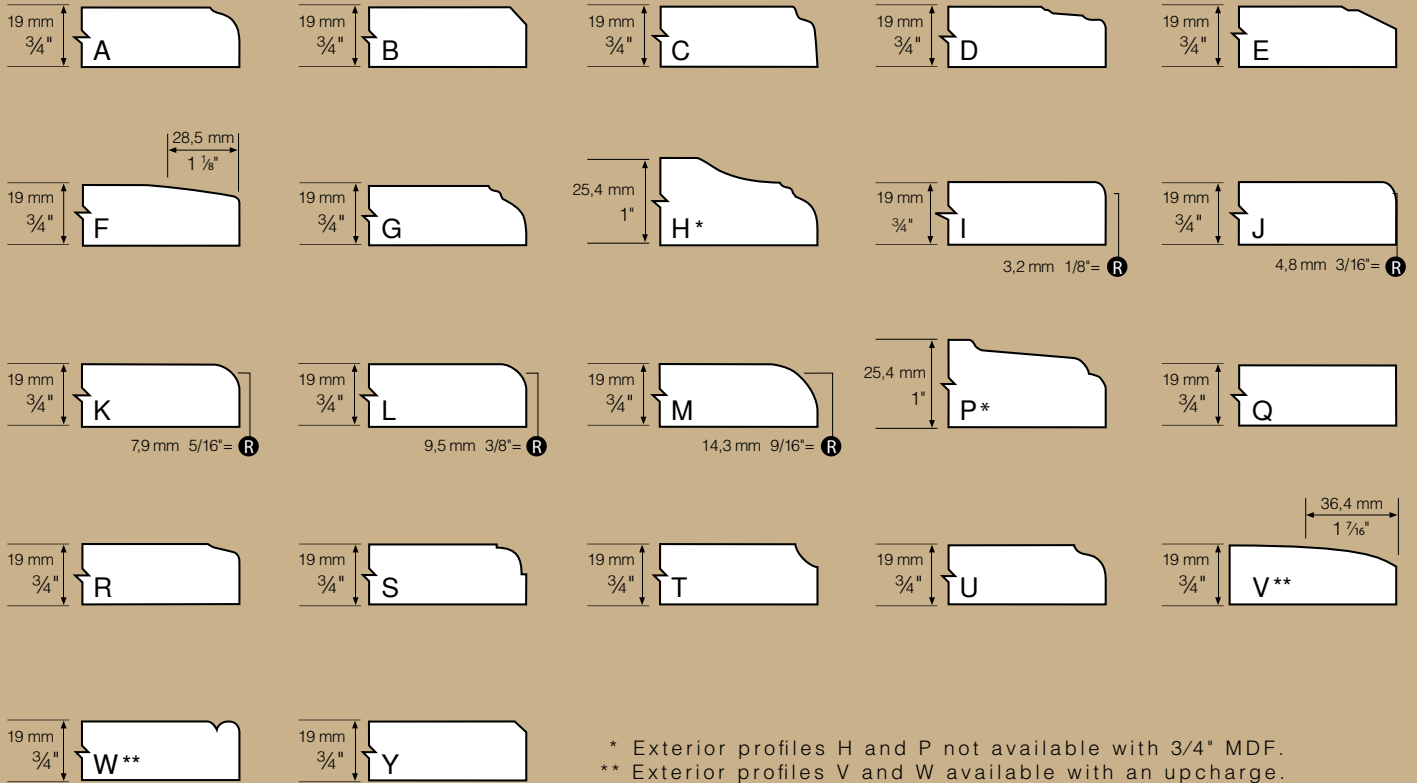

EXTERIOR PROFILES

FINISHES

Satin • Pearl • High Gloss • Metallic
Antique • Brushed