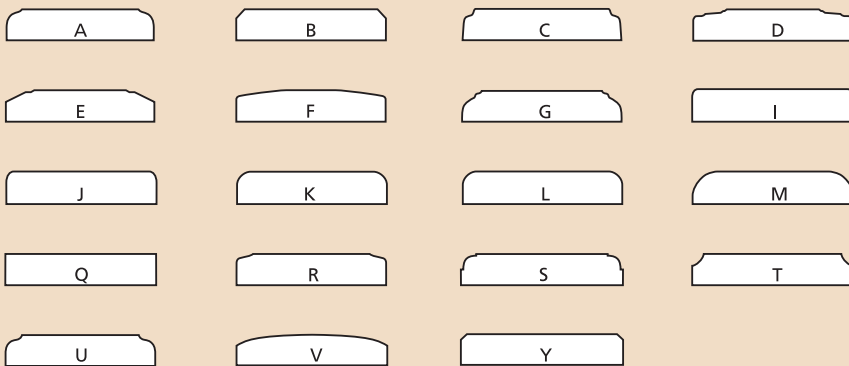

High Gloss

on Thermo Doors

Prémoulé presents the High Gloss
on Thermo Collection
with compatible HPL.

High Gloss on Thermo Doors

Premium quality Italian lacquer applied on thermoplastic doors and components. The high gloss coating acts as a protective shield for durability, adds brilliance to any décor and enhances the wood grain pattern.

The High Gloss on Thermo Program proposes the following models:

SERIES **00**

Crown mouldings, Trim Mouldings and Valences complete the program.

CROWN MOULDINGS

For more information concerning the offered products, please contact our Customer Service.